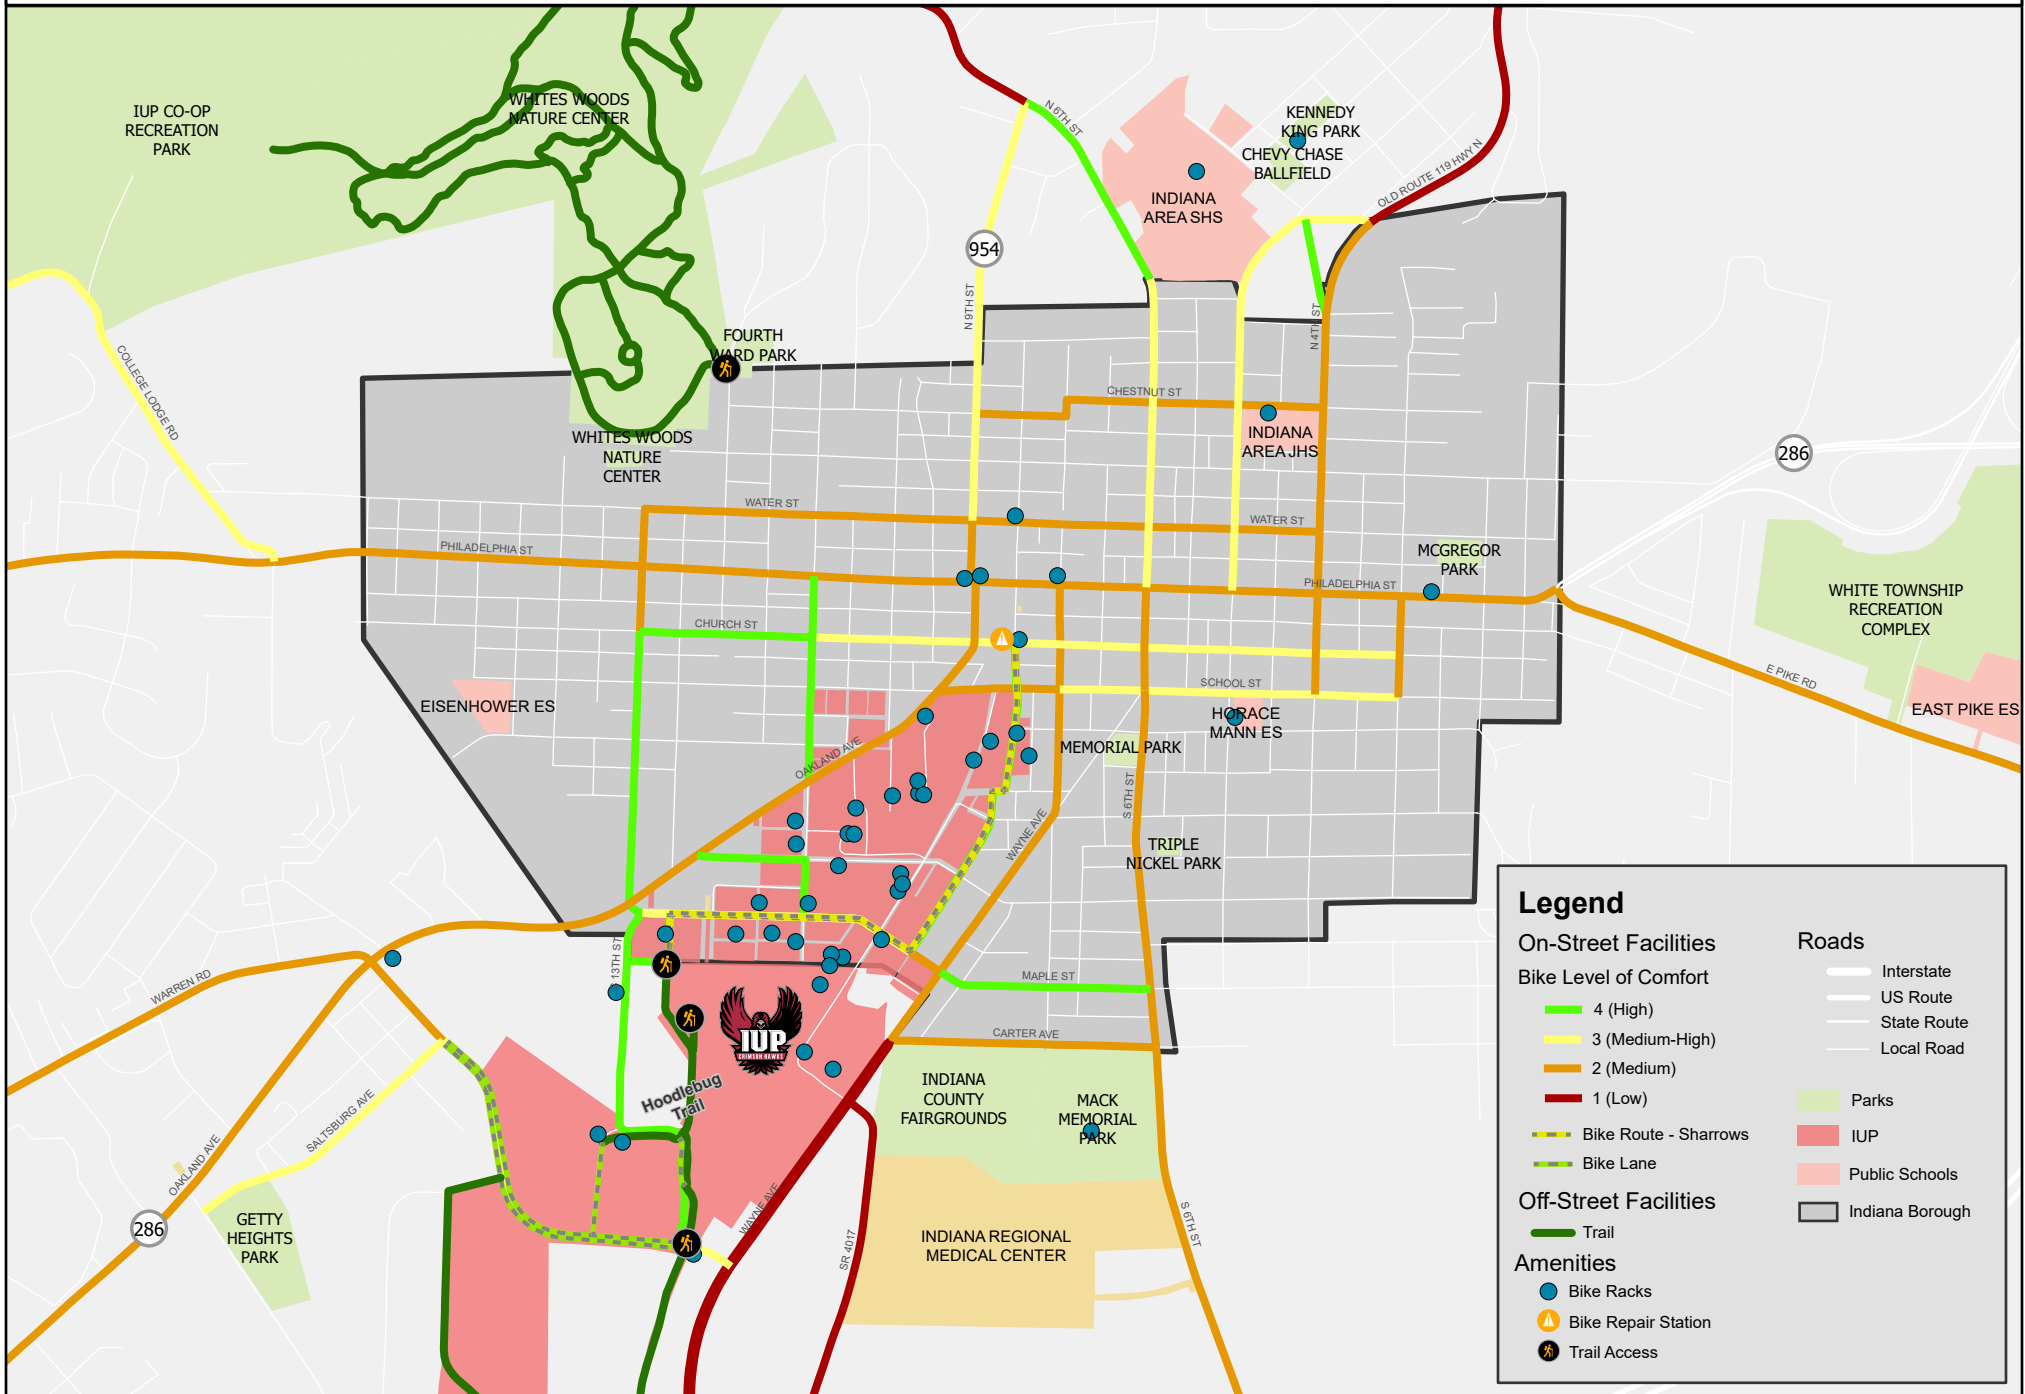

# Bicycle Network, Indiana Borough, PA

### Legend

<b>On-Street Facilities</b>	<b>Roads</b>
<b>Bike Level of Comfort</b>	Interstate
4 (High)	US Route
3 (Medium-High)	State Route
2 (Medium)	Local Road
1 (Low)	Parks
Bike Route - Sharrows	IUP
Bike Lane	Public Schools
<b>Off-Street Facilities</b>	Indiana Borough
Trail	
<b>Amenities</b>	
Bike Racks	
Bike Repair Station	
Trail Access	