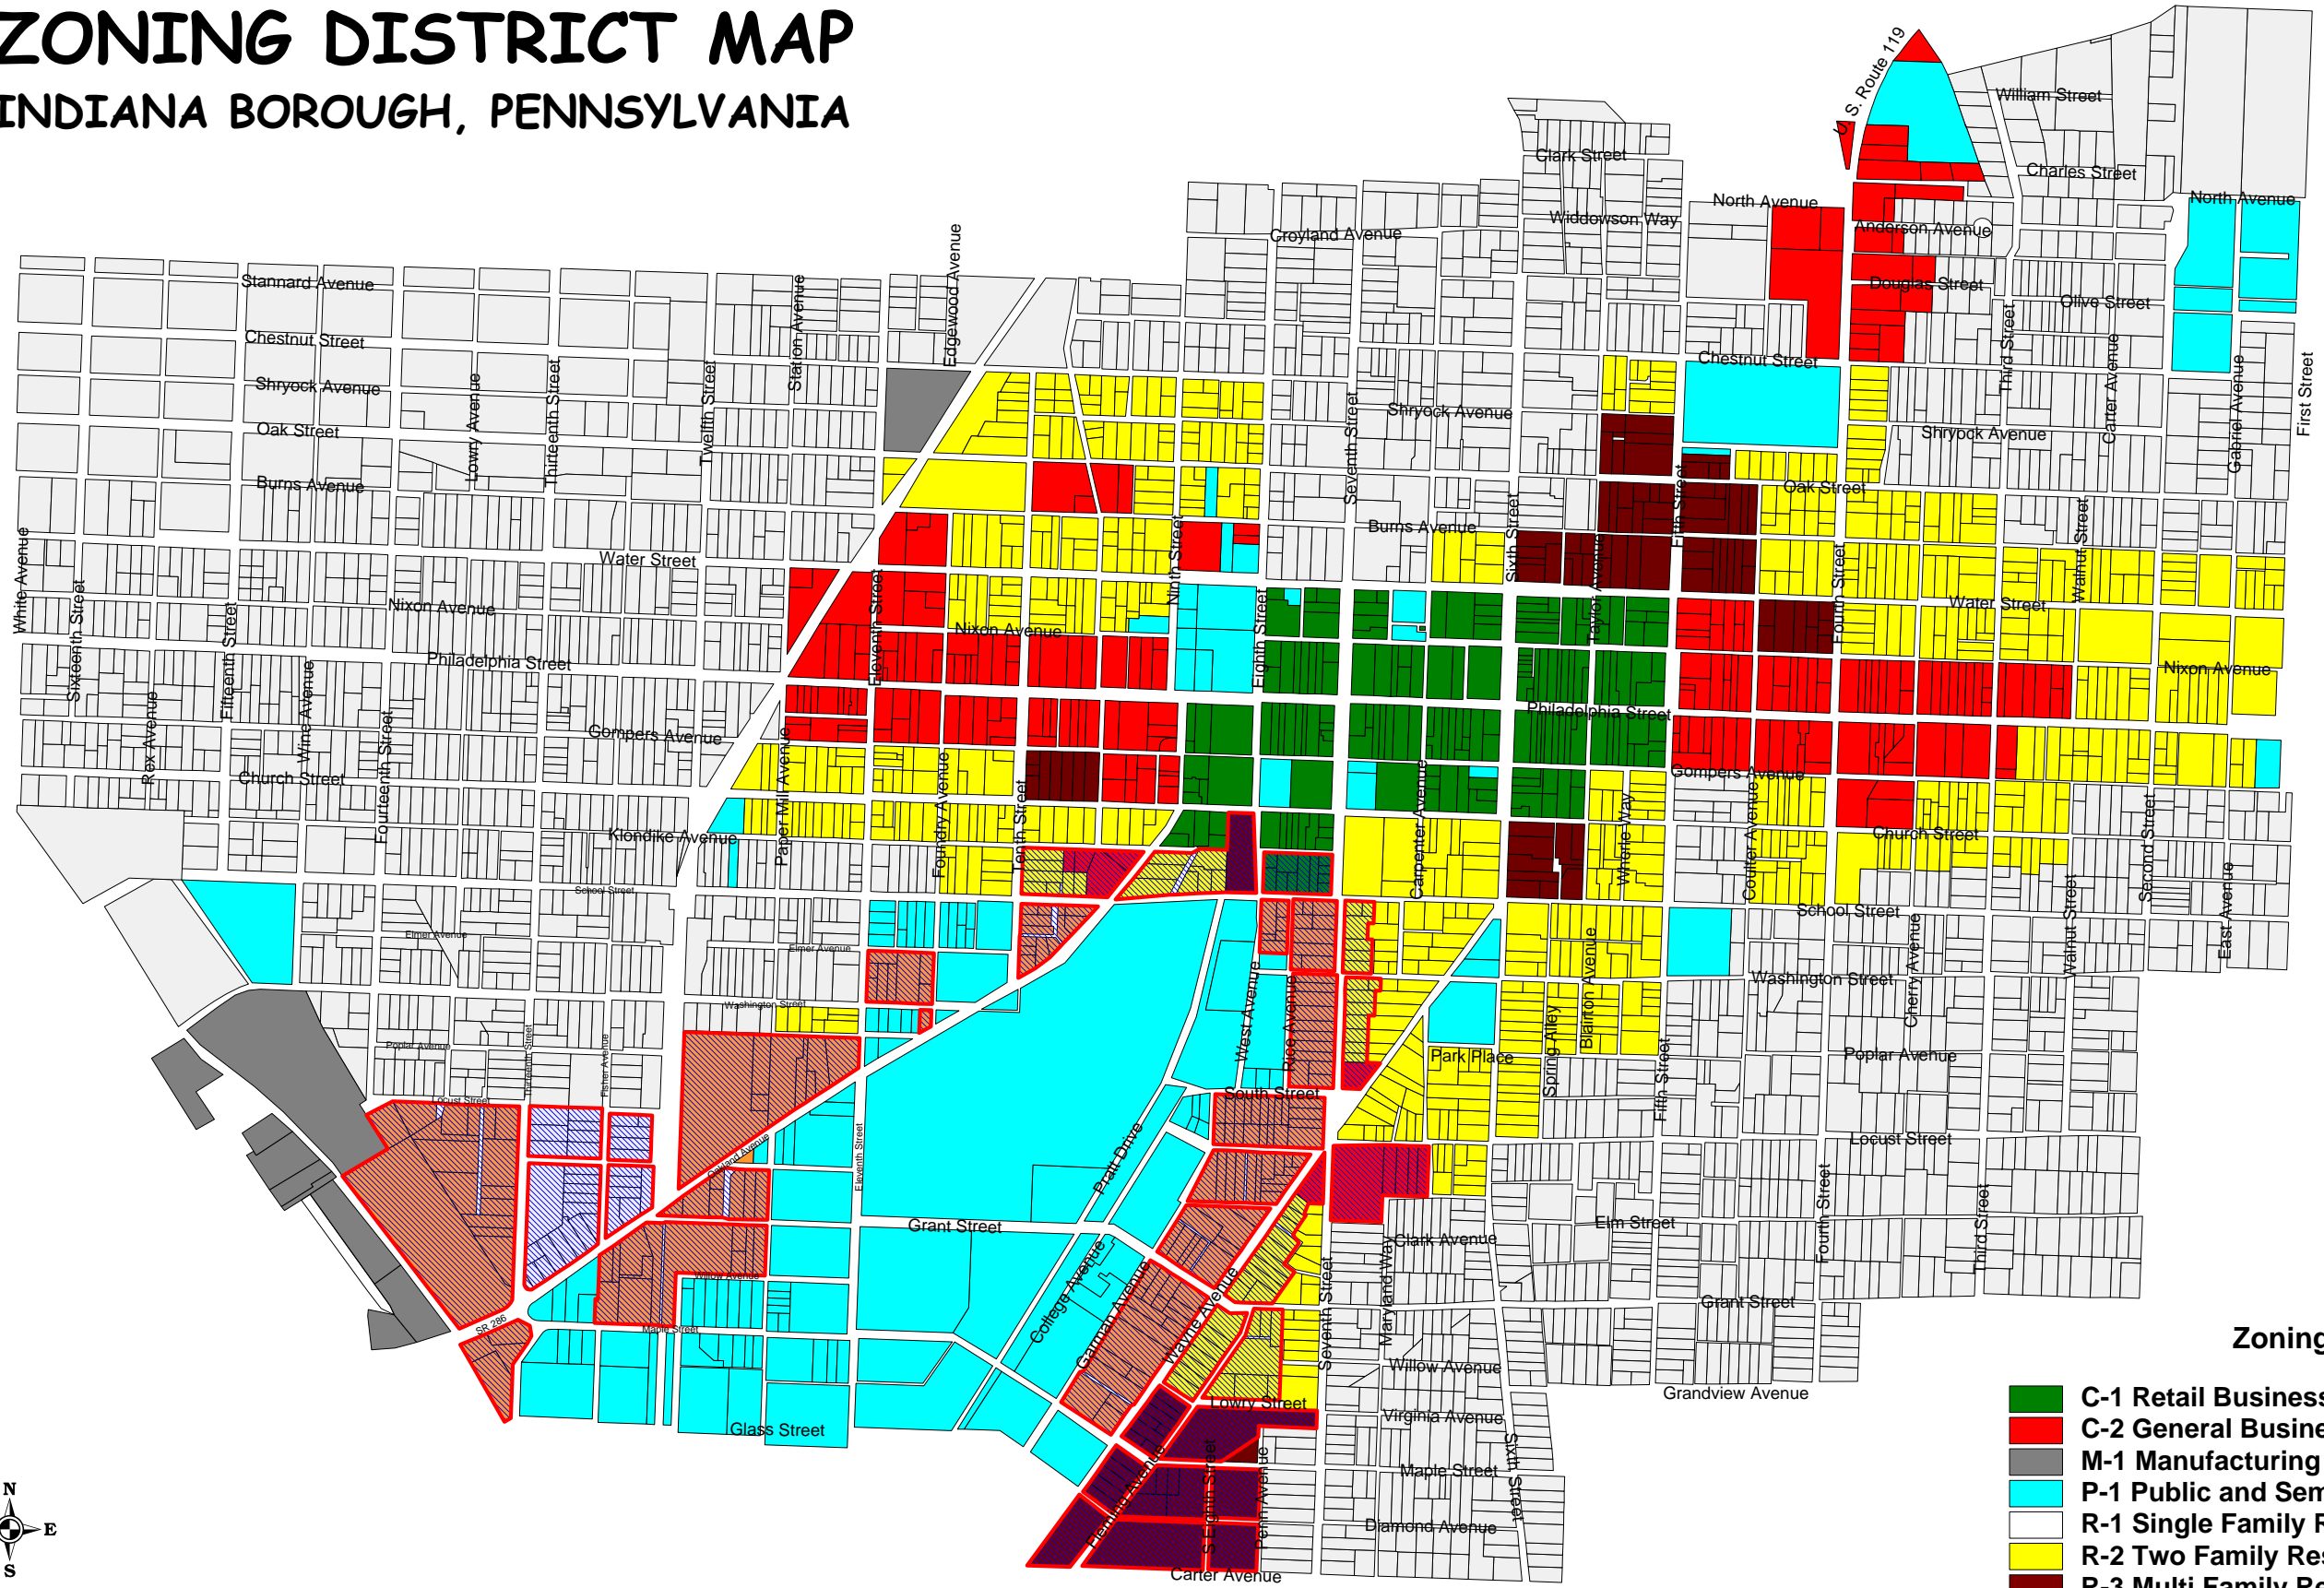

ZONING DISTRICT MAP

INDIANA BOROUGH, PENNSYLVANIA

Zoning Districts

- C-1 Retail Business and Commercial
- C-2 General Business and Commercial
- M-1 Manufacturing
- P-1 Public and Semi-Public
- R-1 Single Family Residential
- R-2 Two Family Residential
- R-3 Multi Family Residential
- U-1 University Related and Commercial
- TND Overlay