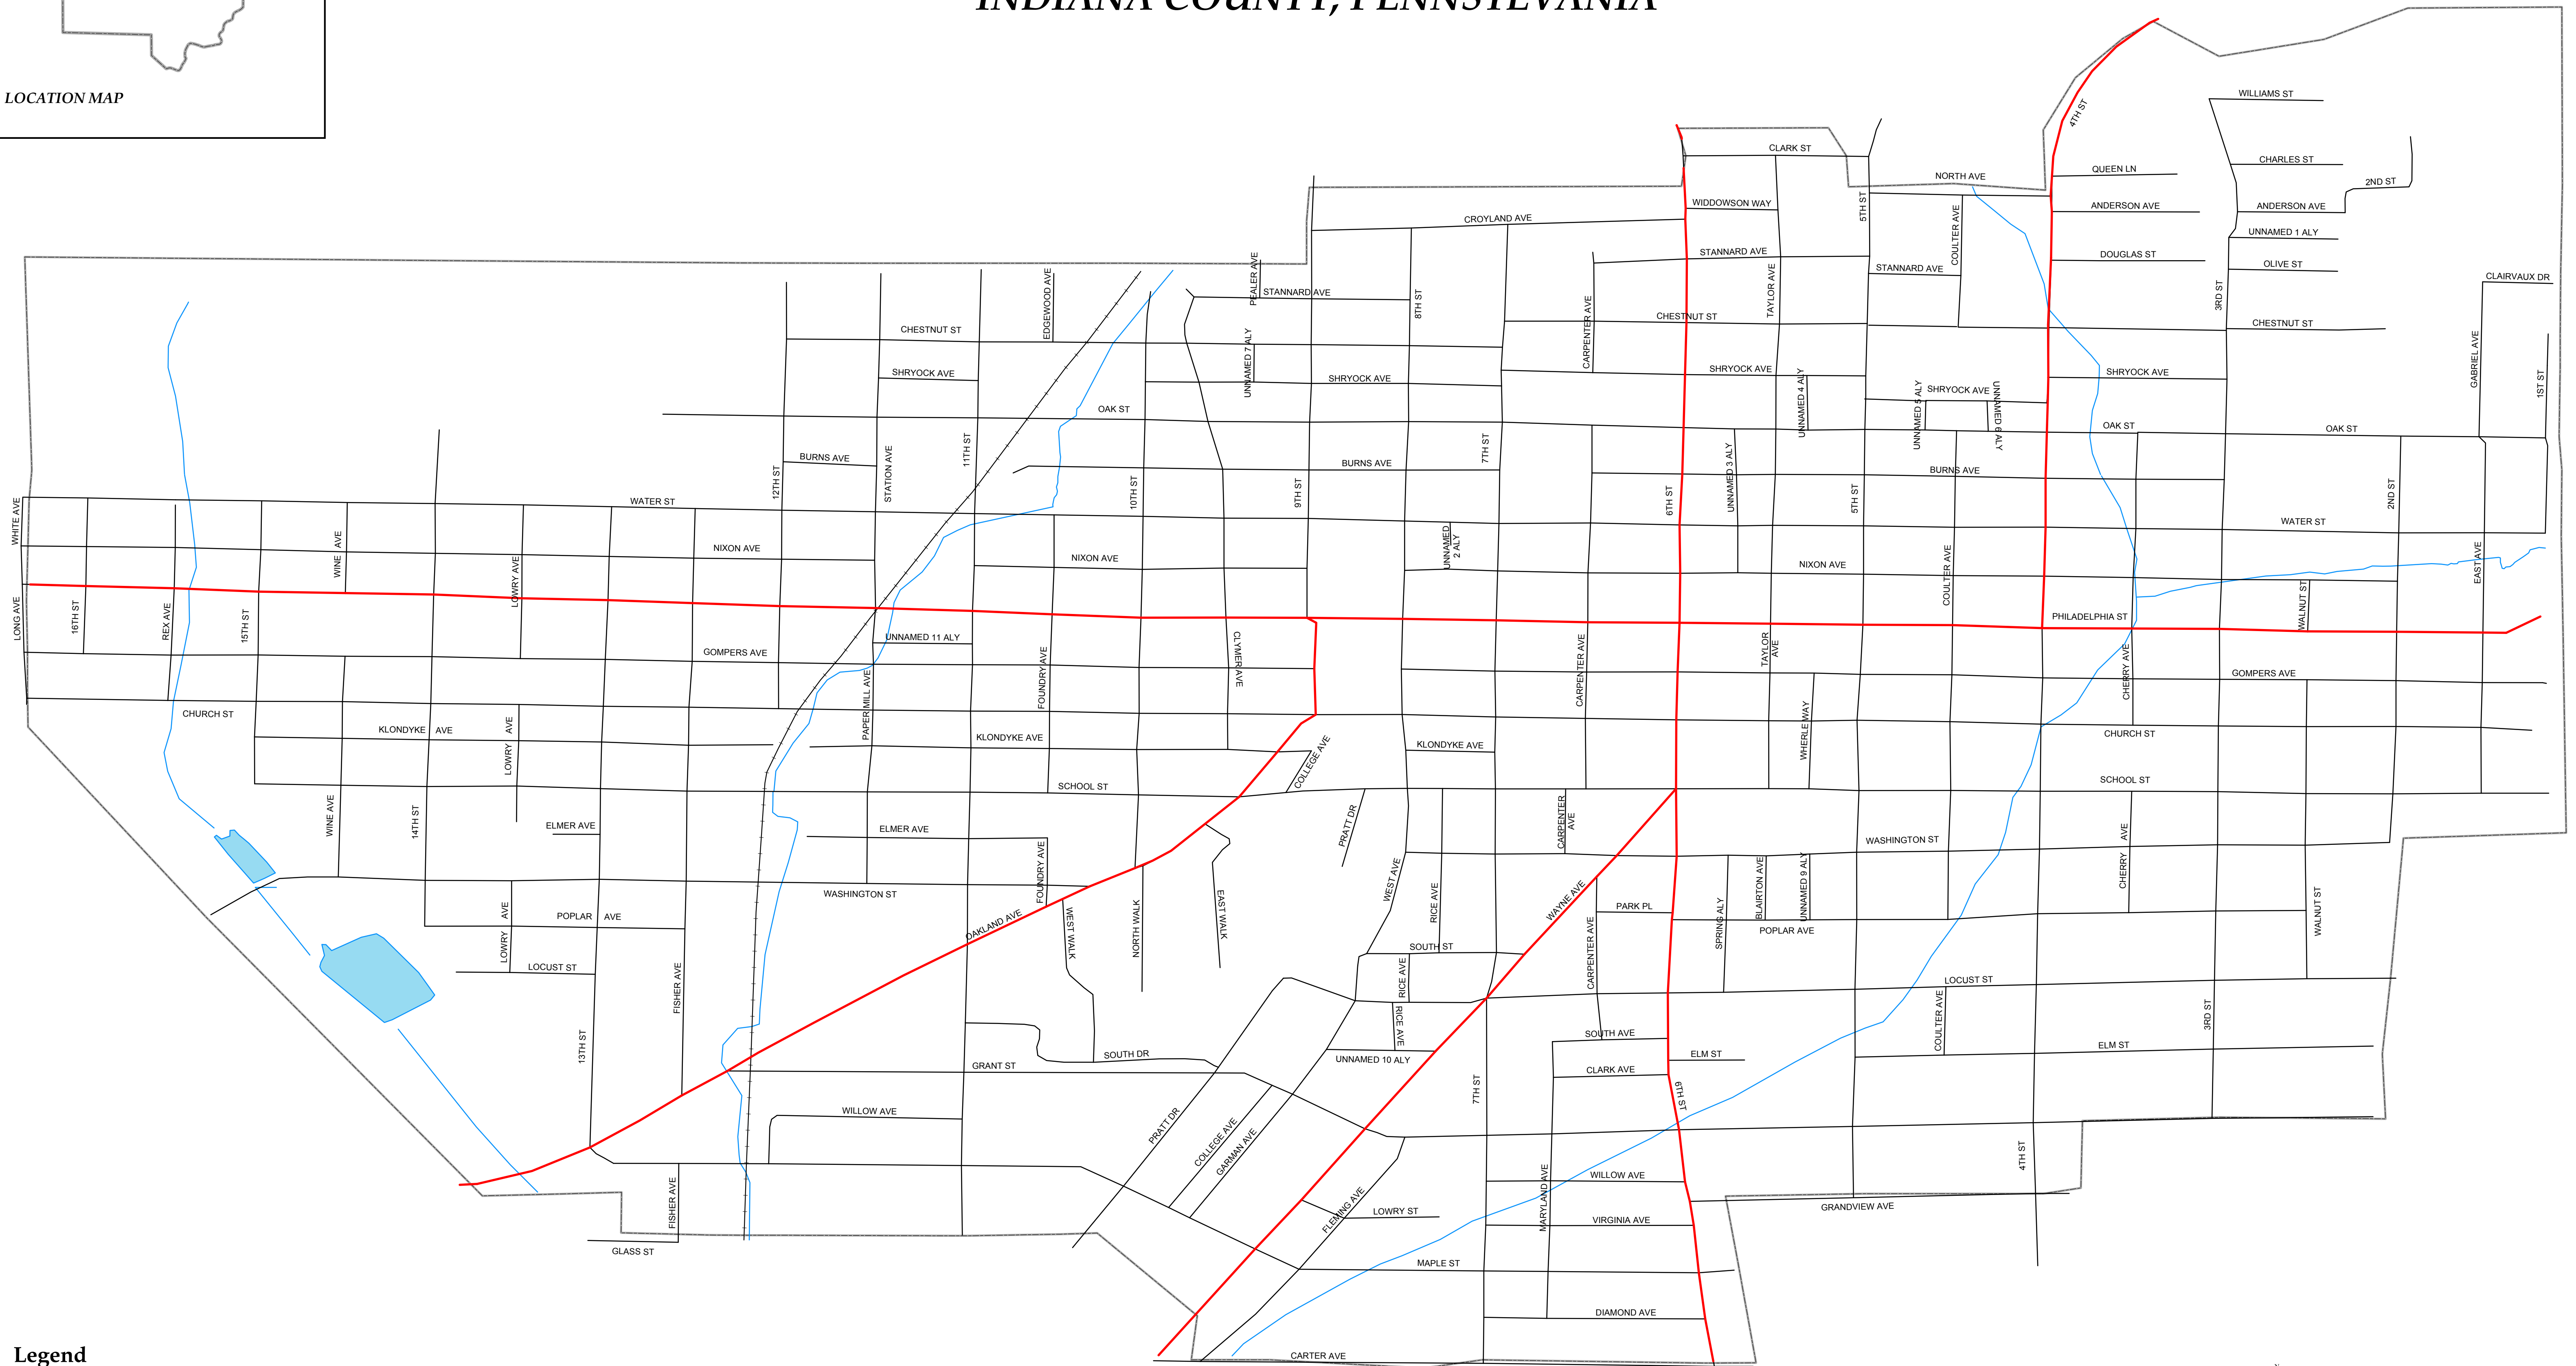

LOCATION MAP

INDIANA BOROUGH

INDIANA COUNTY, PENNSYLVANIA

Legend

- State Routes/Highways
- Streams
- Ponds
- Streets/Avenues/Alleys
- Railroads
- Municipal Boundary

SOURCE:
 INDIANA COUNTY 911/EMA STREET CENTERLINE DATA
 SOUTHWESTERN PENNSYLVANIA COMMISSION DATA
 INDIANA COUNTY DATA PROCESSING DEPARTMENT